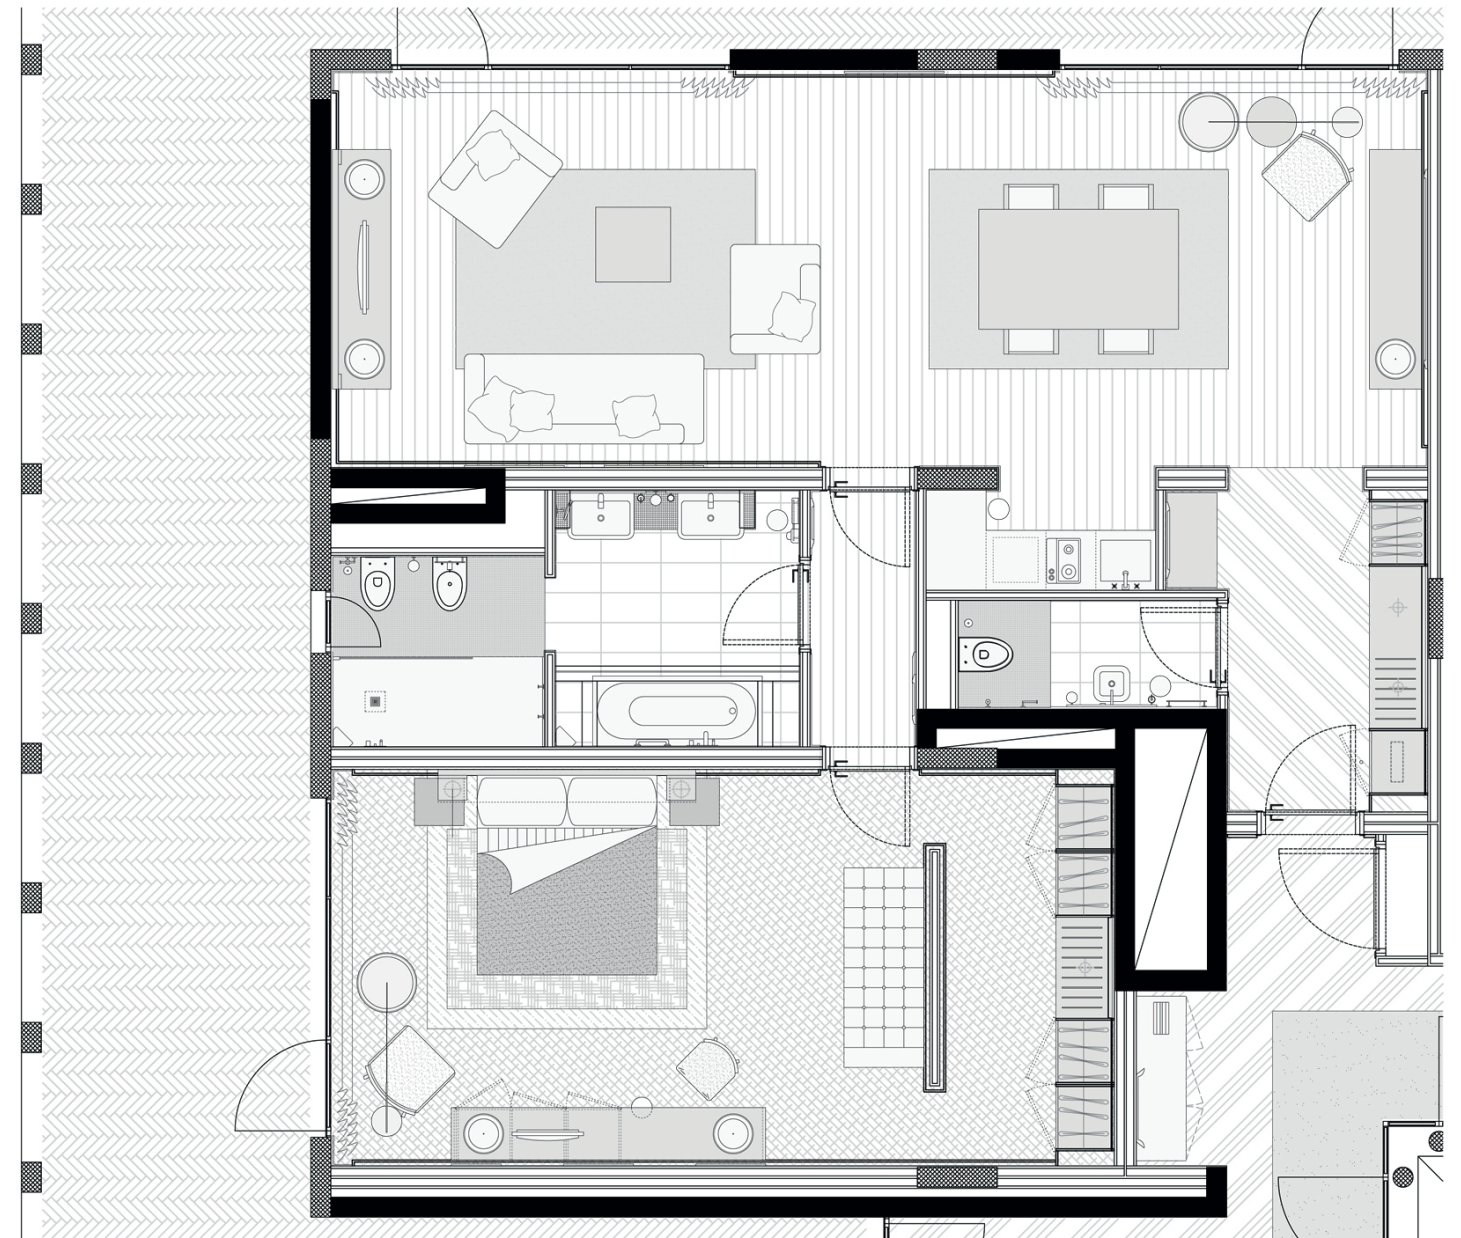

6 - FLOOR BUILDING
154 STANDARD ROOMS
9 FAMILY ROOMS
12 SUITES

LIVING ROOM SUITE