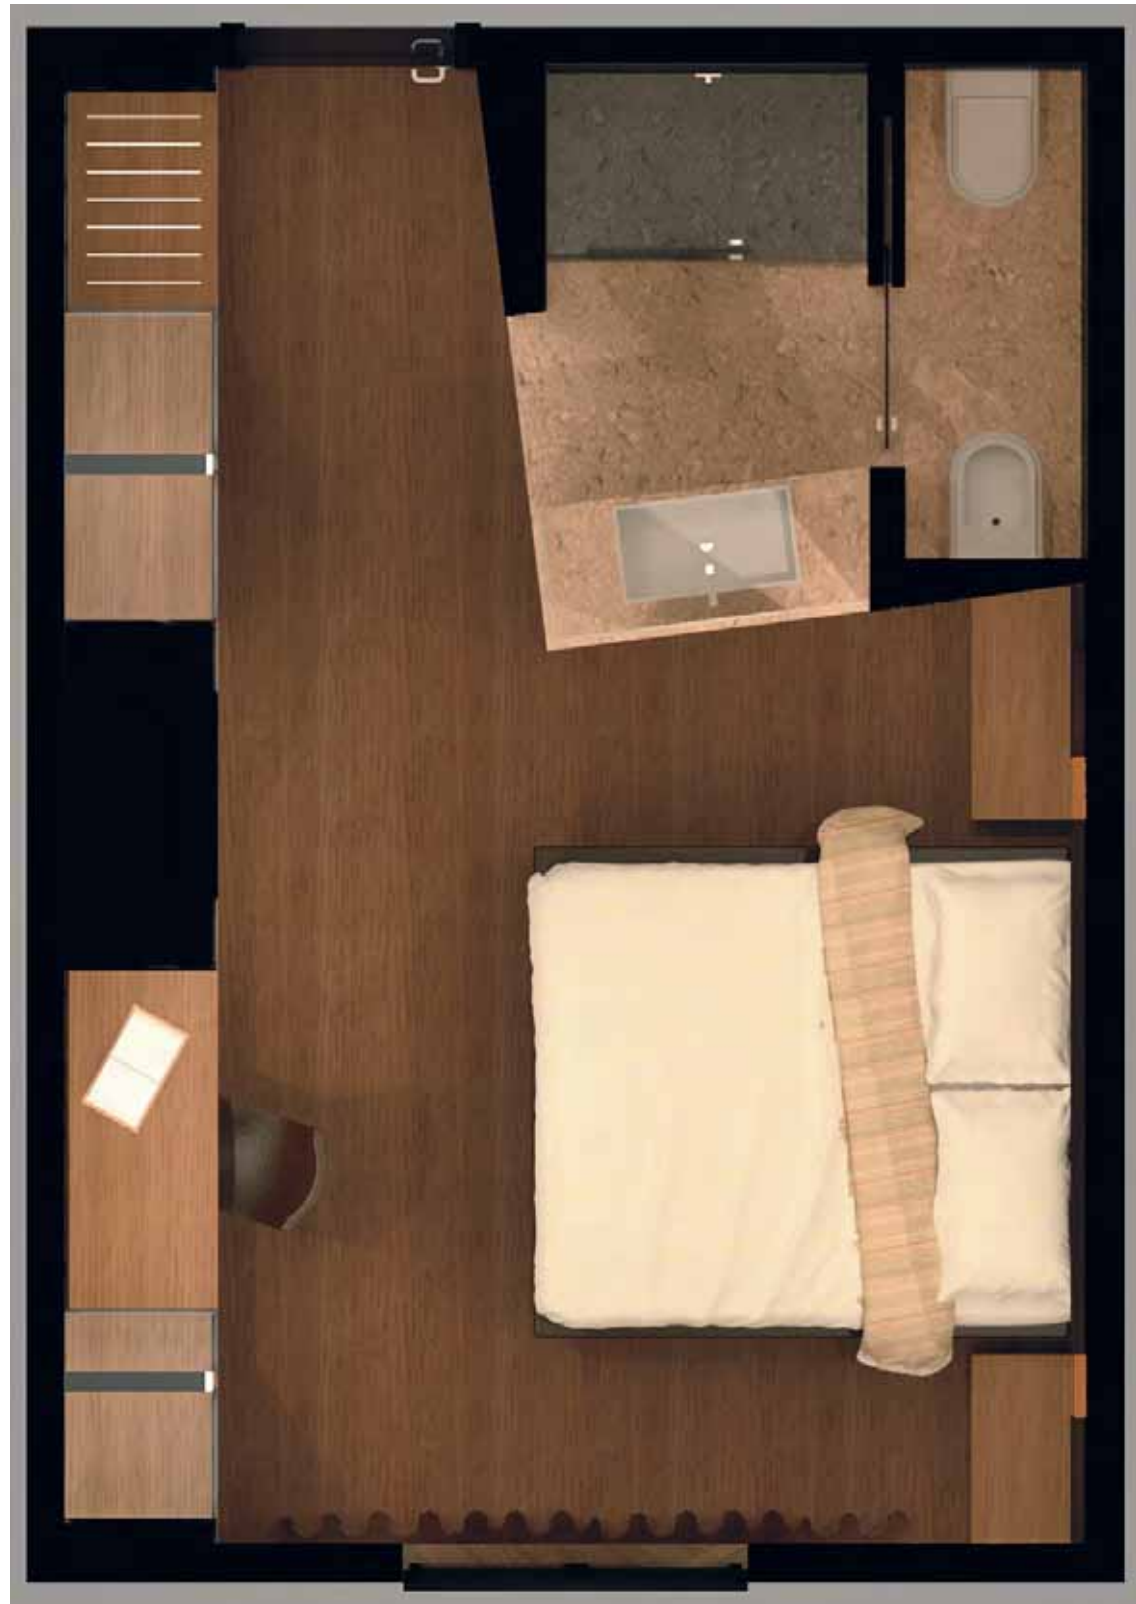

SUITE 1

1 PRESIDENTIAL SUITE WITH PRIVATE
SWIMMING POOL AND PARKING SPACE

5 LUXURY SUITE WITH PRIVATE
SWIMMING POOL AND PARKING SPACES