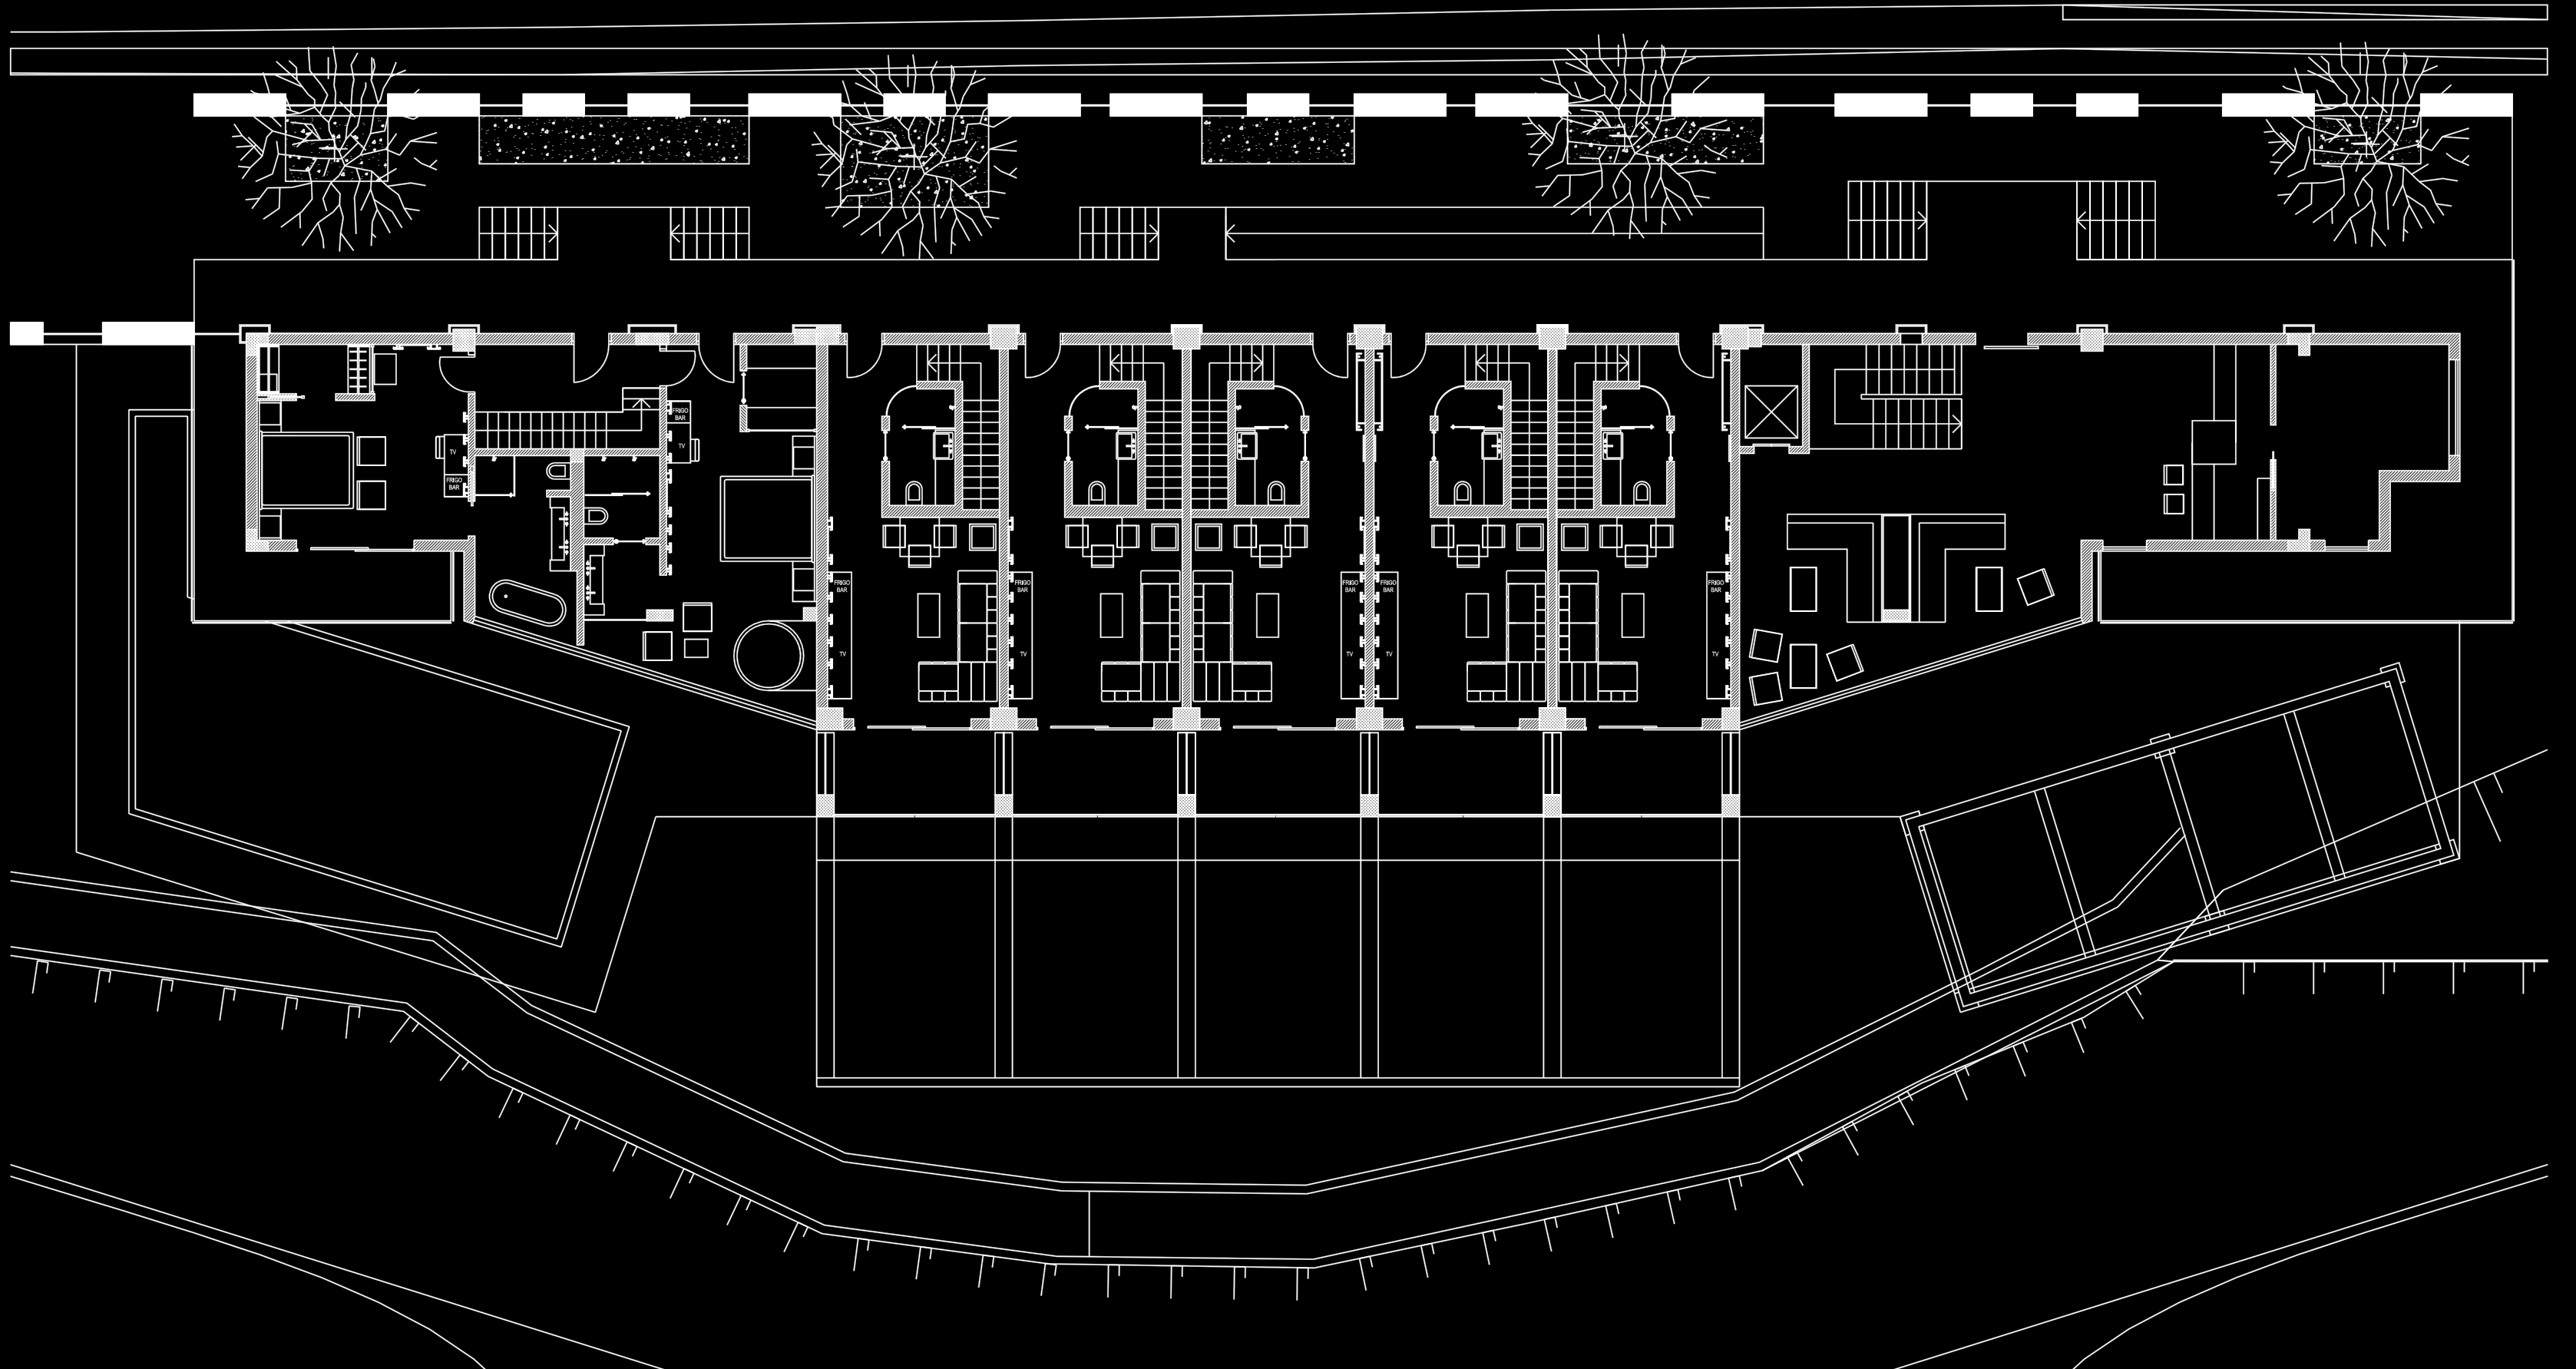

APARTAMENT A